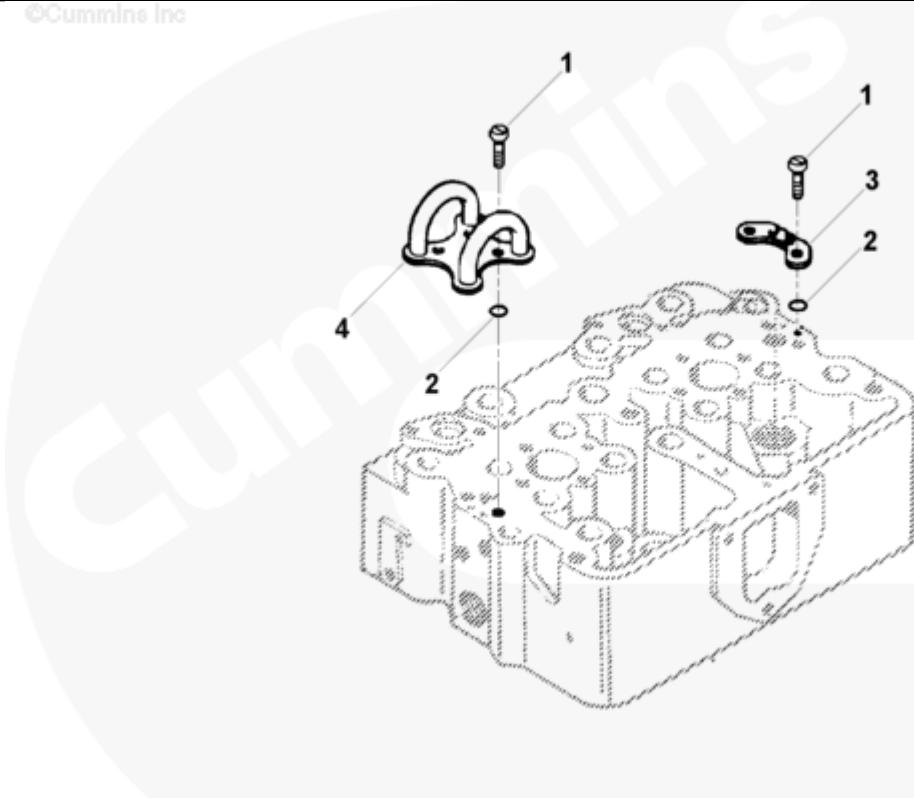

Parts Catalog - Option Detail

Electronic Parts Catalog - Option Detail				
Option	Group	Graphic	Film Card	Date
BP1126	06.02	fs100gc	F	15-SEP-94
Engines	NH/NT 855, NT495, NT743, NTA855 N106			

©Cummins Inc

fs100gc

[SMALL](#) | [MEDIUM](#) | [LARGE](#)

Cart	Ref No	Part Number	Part Description	Required	Remarks
View My Cart					
		BP1126	Fuel Connection		
					Fuel Connection
<input type="checkbox"/>	1	70772	Fillister Head Cap Screw	12	1/4 - 20 x 1/2 inch
<input type="checkbox"/>	2	131026	O-Ring Seal	12	
<input type="checkbox"/>	3	135308	Cover Plate	2	
<input type="checkbox"/>	4	147100	Fuel Crossover Connection	2	